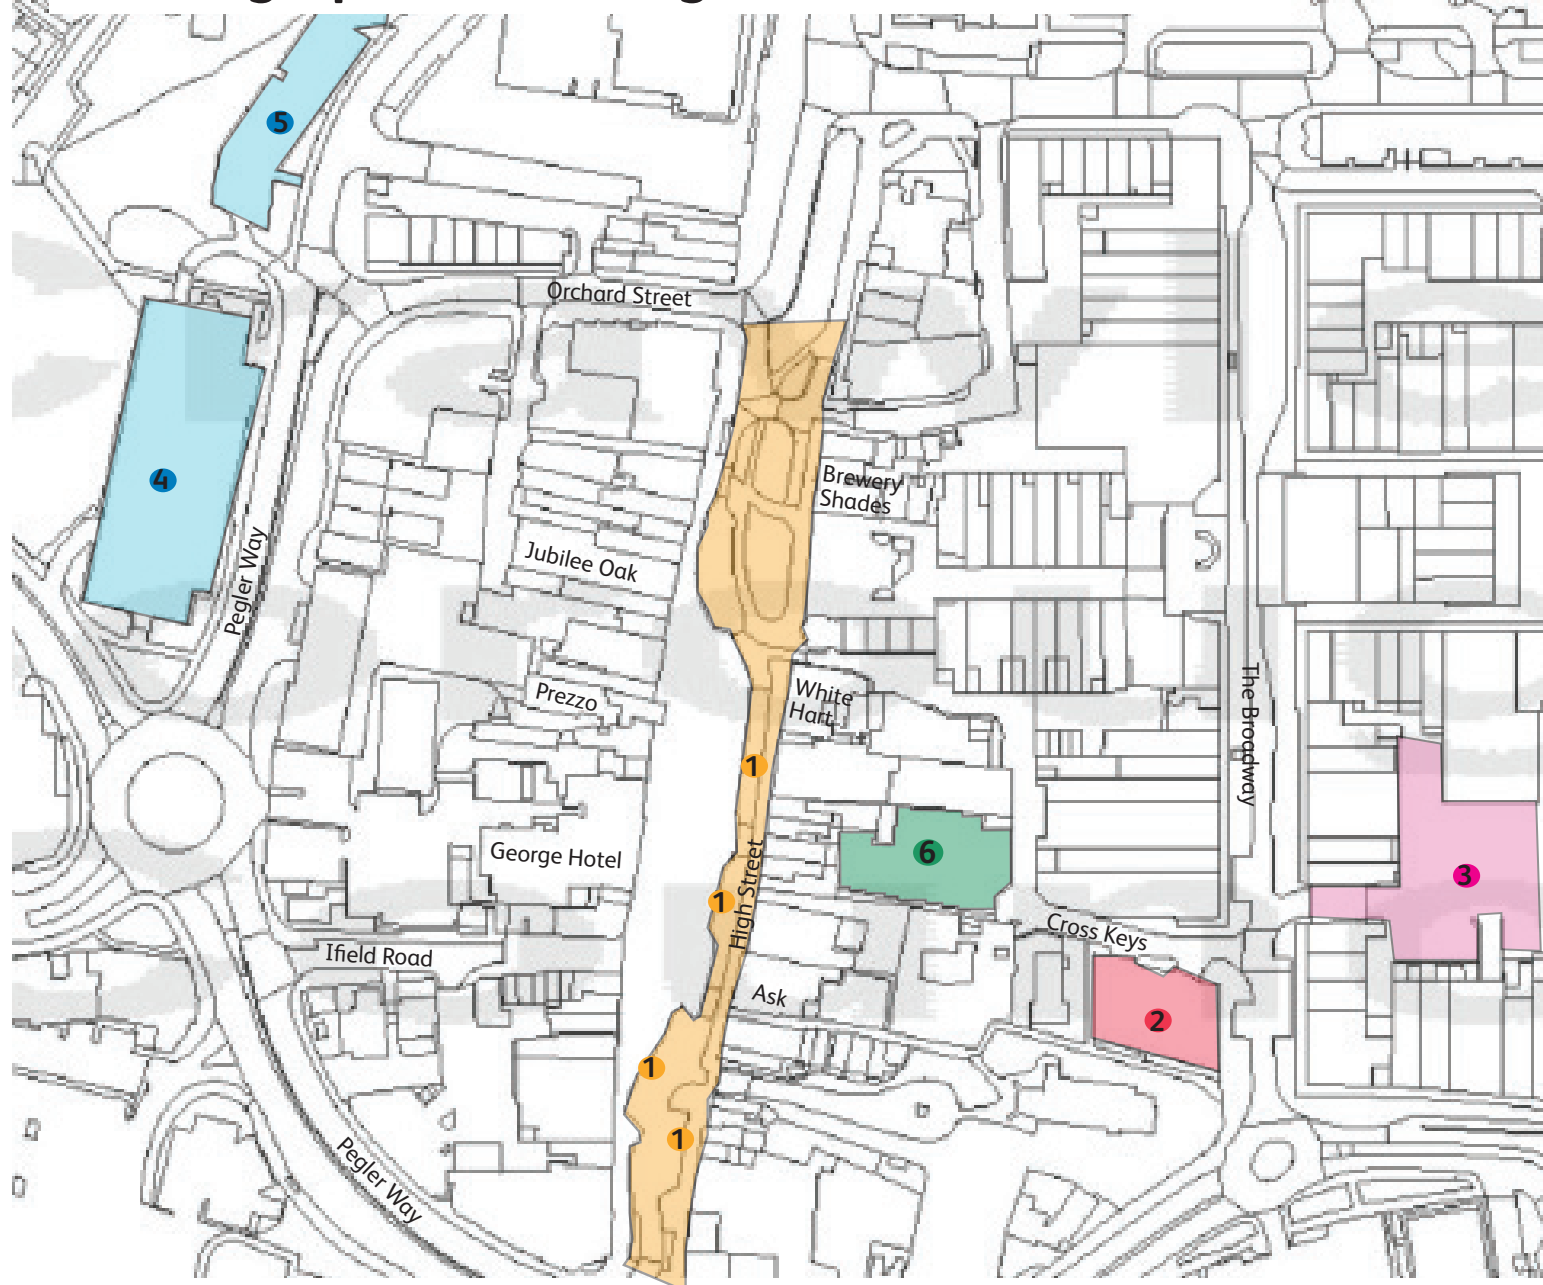

Parking options for High Street visitors

1 High Street marked parking bays

Open 24 hours a day.

Charges apply Mon-Sat, 9am-5pm.

75p – for 30 minutes, £1.50 – one hour max parking.

Free – 5pm-9am Mon-Sat and all day Sunday.

2 NCP car park at Cross Keys

Open 24 hours a day.

Charges apply 6am-6pm – £1.50 for up to one hour,

£2.50 for up to two hours, £3 for up to three hours

and £4 for up to 12 hours. Free from 6pm-6am.

3 RCP Broadway surface car park

Open 24 hours a day.

Charges apply 6am-6pm – £1.40 per hour,

£6.70 all day. Only £1.40 – 6pm-6am.

4 Orchard Street multi-storey car park

Open 7am-9pm.

£2 for up to two hours, £2.50 for up to three hours,

£3.60 for four hours or more.

Only £1 all day Sunday.

5 Orchard Street surface car park

Open 24 hours a day.

Charges apply 7am-7pm – £2 for up to two hours,

£2.50 for up to three hours, £3.60 for four hours

or more. Only £1 all day Sunday.

Free 7pm-7am every day.

6 Cross Keys House car park

Open 24 hours a day.

Charges apply 24 hours a day.

£1 per hour, £5 all day.

Only £1 – 6pm-6am.